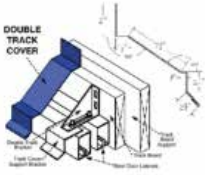

Guide for building SLIDING DOOR: STEEL

Double Track Cover

155-5855

Double Track Bracket

155-5826

6" Doubl Hem Custom

156-2060

6" Heavy Duty Door Handle

155-5761

Double Trackboard Trim

155-5897

Overdoor Trackboard Trim

155-5907

Single Door Stop

156-2942

Steel Door Center Guide