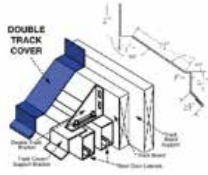

Guide for building SLIDING DOOR: ALUMINUM

Double Track Cover

155-5585

Double Track Bracket

155-5826

6" Double Hem Custom

156-2060

6" Heavy Duty Door Handle

156-5761

Double Trackboard Trim

155-5897

Overdoor Trackboard Trim

156-2942

Single Trackboard Trim

Special Order:
155-5781

Adjustable Door Stop